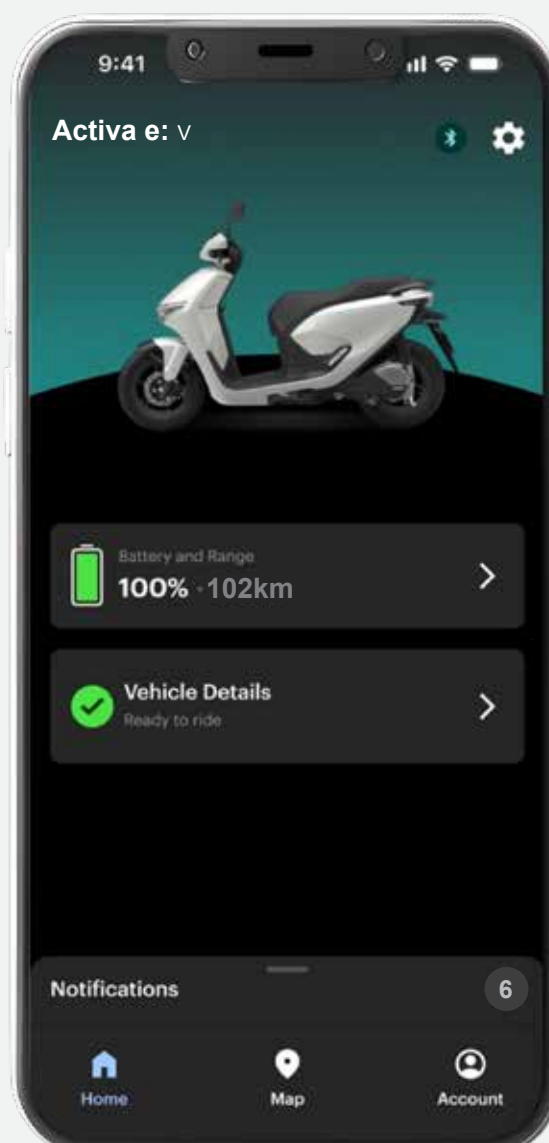

» **Honda e: SWAP** takes care of battery maintenance, so you don't have to.

Honda
RoadSync Duo[®]

Activa e: Honda RoadSync Duo[®] App Stay Connected, Ride Effortlessly

The Activa e: Honda RoadSync Duo[®] App unites your smartphone and Activa e: for a seamlessly connected ride.

 **Navigate***
Easily find your way with reliable navigation.

 **Initiate Calls***
Enjoy the seamless connectivity on the go, all the while your full focus stays on the ride.

 **Control Music***
Play and manage your music effortlessly at your fingertips.